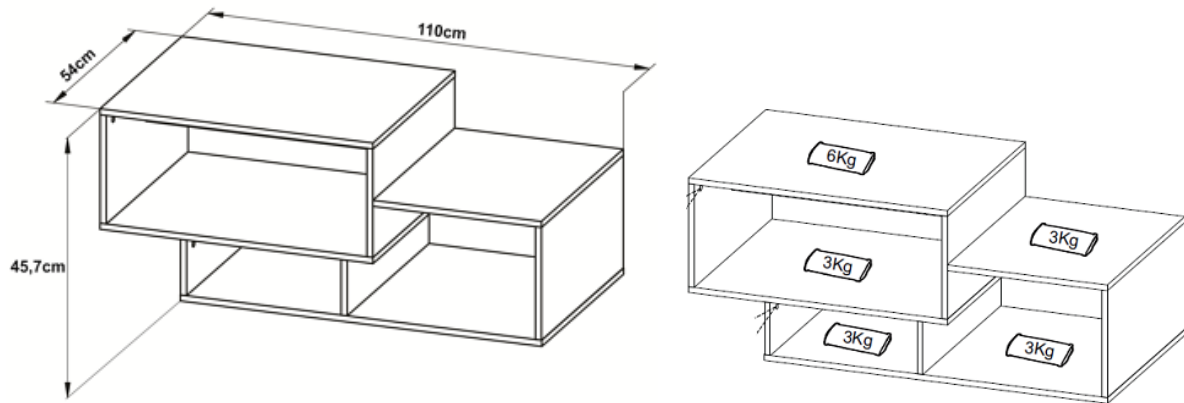

## INFORMACIONES GENERALES / GENERAL INFORMATION

Material	MDP 15mm
Revestimiento / Finishing	BP
Puertas / Doors Cajon / Drawers	No posee / Don't have
Patas / Foot	No posee / Don't have
Tiradores / Handles	No posee / Don't have
Bisagras / Hinges	No posee / Don't have
Fijación - Piezas / Fixing parts	Minifix, clavija, tornillos / Minifix screws, pegs, screw
Tiempo de montaje / Assembly Time	60 minutos - 1 persona / 60 minutes - 1 person
Montaje Reversible / Reversible Assembling	No posee / Don't have
Dimensiones / Dimensions (A x L x P)	45 x 110 x 54 cm
Peso Neto / Net Weight	21,25 kgs
Peso Bruto / Gross Weight	21,80 kgs
Dimensiones empaque / Packaging Dimensions (A x L x P)	7,5 x 94,8 x 54 cm
Cubicage / Cubic Meters	0,0450 m <sup>3</sup>
Cantidad de volúmenes / Packaging quantity	1

**Dimensiones y peso soportado / Dimensional and weight supported**

\* Peso soportado calculado considerando su carga distribuida igualmente sobre la pieza / Weight supported calculated considering its load equally distributed on the piece.